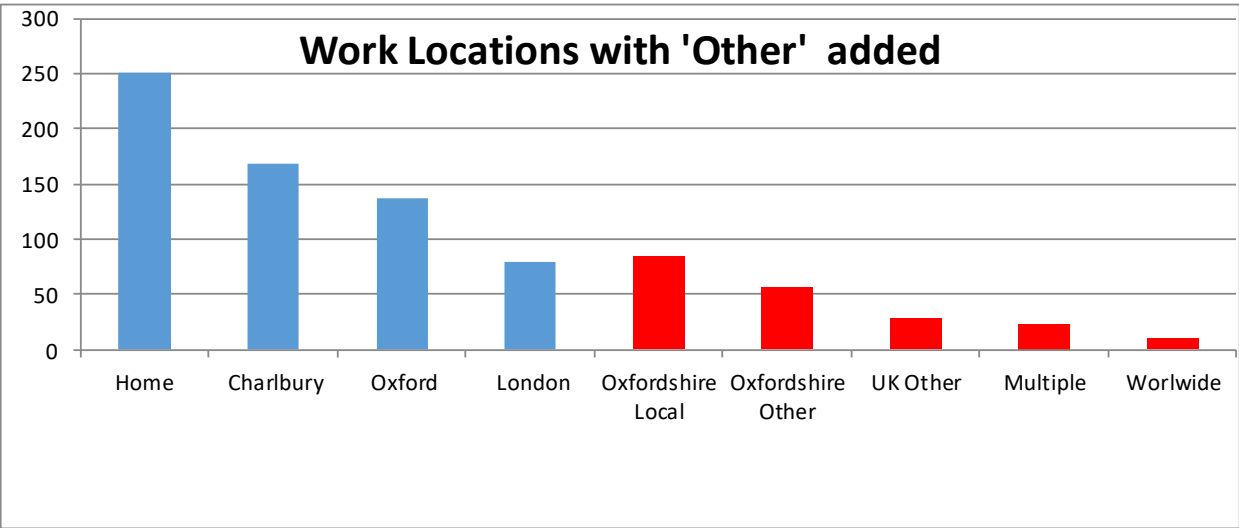

Individual Q7 Other :

7. Where do you work, please tick all that apply?

- Home
 - Charlbury
 - Oxford
 - London
 - Other (please specify):
-

Other Locations ranked by number of responses: Oxfordshire Local includes locations within easy reach of Charlbury. Following pages include full entries with how they have been categorised.

Destination	Count
Multiple	47
Comment	23
Witney	21
Chipping Norton	12
Local	10
Woodstock	10
Carterton/Brize Norton	9
Banbury	5
Oxfordshire	5
Reading	5
Abingdon	4
Eynsham	4
Kidlington	4
Long Hanborough	4
Charlbury	3
Didcot	3
Enstone	3
Stanton Harcourt / Standlake	3
Bicester	2
Cambridge	2
Chadlington	2
Finstock	2
High Wycombe	2
Moreton In Marsh	2
Ramsden	2
Swindon	2
Warwickshire	2
Abroad	1
Adderbury	1
Bampton	1
Birmingham	1
Brackley	1
Burford	1
Chastleton House (Nt)	1
Cheltenham	1
Cirencester	1
Devon	1
Draycott	1
Edinburgh	1
Europe	1
Evesham	1
Farington	1
Gloucestershire	1
Great Tew	1
Hampshire	1
Kettering And Solihull	1
Kingham	1
Kirtlington	1
Leeds	1
Newbury	1
Norfolk	1
North Leigh	1
Northleach	1
Spelsbury	1
Stonesfield	1
Stroud	1
Sunbury-On-Thames	1
Swerford	1
Thame	1
Wales	1
Wokingham	1
Worsham	1